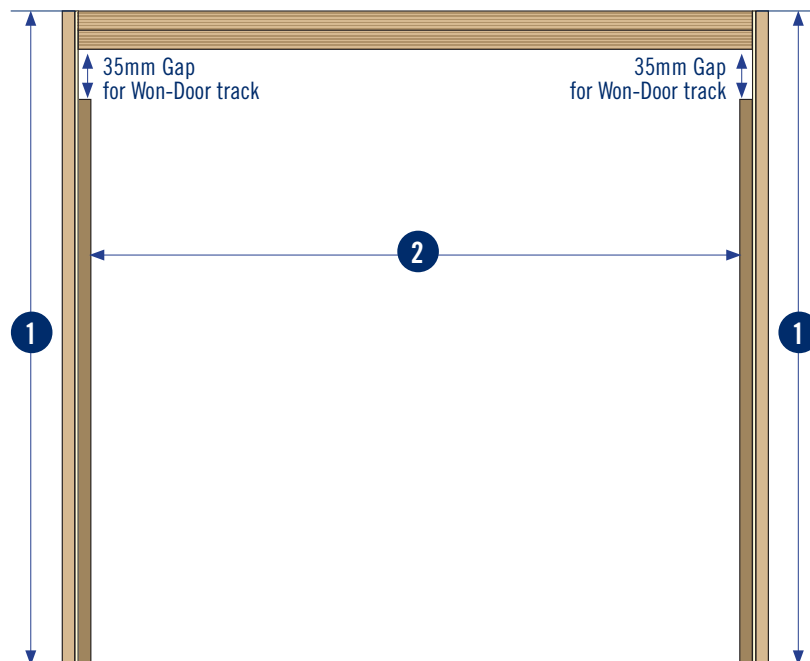

TRACK & HEADER DETAILS - STANDARD

Straight door - Manual Operation (Under 3.4m high)

1. 10mm threaded rod with nuts and washers by main contractor.

Spacing: 600mm centres through opening, 300mm in stack depth areas. (Refer Jamb Details page for Stack Depth Area Calculation)

Email: info@won-door.com.au
Email: info@won-door.co.nz

JAMB DETAILS - REQUIRED (Timber stud fixing behind wall linings)

SINGLE PARTING

BI-PARTING

Stack Depth Ratio: 146mm per lineal metre of opening, PLUS 152mm for the lead post. **NOTE.** For Bi-Parting doors use half the opening width.

Stack Depth Area Calculation:

$$\text{Single Parting} = (\text{Opening width (m)} \times 146) + 152$$

$$\text{Bi-Parting} = (1/2 \text{ Opening width (m)} \times 146) + 152$$

JAMB DETAILS - OPTIONAL (Hardwood timber jamb on face of wall linings)

1. **REQUIRED:** Timber stud behind wall lining centred on header to take aluminium jamb.

2. **OPTIONAL:** 150x20mm Hardwood timber jamb “by others” on face of wall linings. Leave a 35mm gap from the underside of plywood header, to top of hardwood jamb.