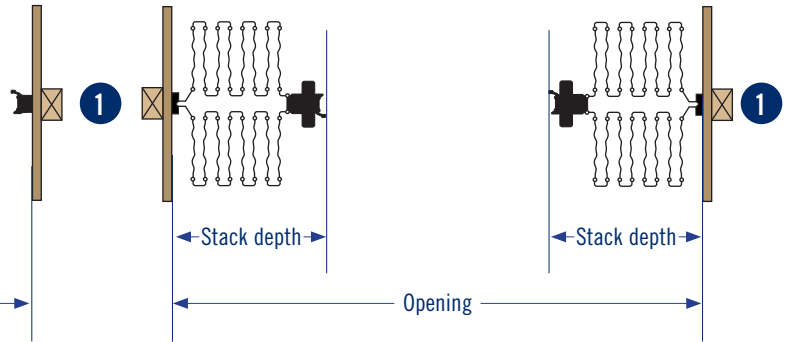

TRACK & HEADER DETAILS - STANDARD

Straight door - Manual Operation (Under 3.4m high)

1. 10mm threaded rod with nuts and washers by main contractor.

Spacing: 600mm centres through opening, 300mm in stack depth areas. (Refer Jamb Details page for Stack Depth Area Calculation)

Email: info@won-door.com.au
Email: info@won-door.co.nz

JAMB DETAILS - REQUIRED (Timber stud fixing behind wall linings)

SINGLE PARTING

BI-PARTING

Stack Depth Ratio: 146mm per lineal metre of opening, PLUS 152mm for the lead post. **NOTE.** For Bi-Parting doors use half the opening width.

Stack Depth Area Calculation:

$$\text{Single Parting} = (\text{Opening width (m)} \times 146) + 152$$

$$\text{Bi-Parting} = (1/2 \text{ Opening width (m)} \times 146) + 152$$

JAMB DETAILS - OPTIONAL (Hardwood timber jamb on face of wall linings)

1. **REQUIRED:** Timber stud behind wall lining centred on header to take aluminium jamb.

2. **OPTIONAL:** 150x20mm Hardwood timber jamb “by others” on face of wall linings. Leave a 35mm gap from the underside of plywood header, to top of hardwood jamb.