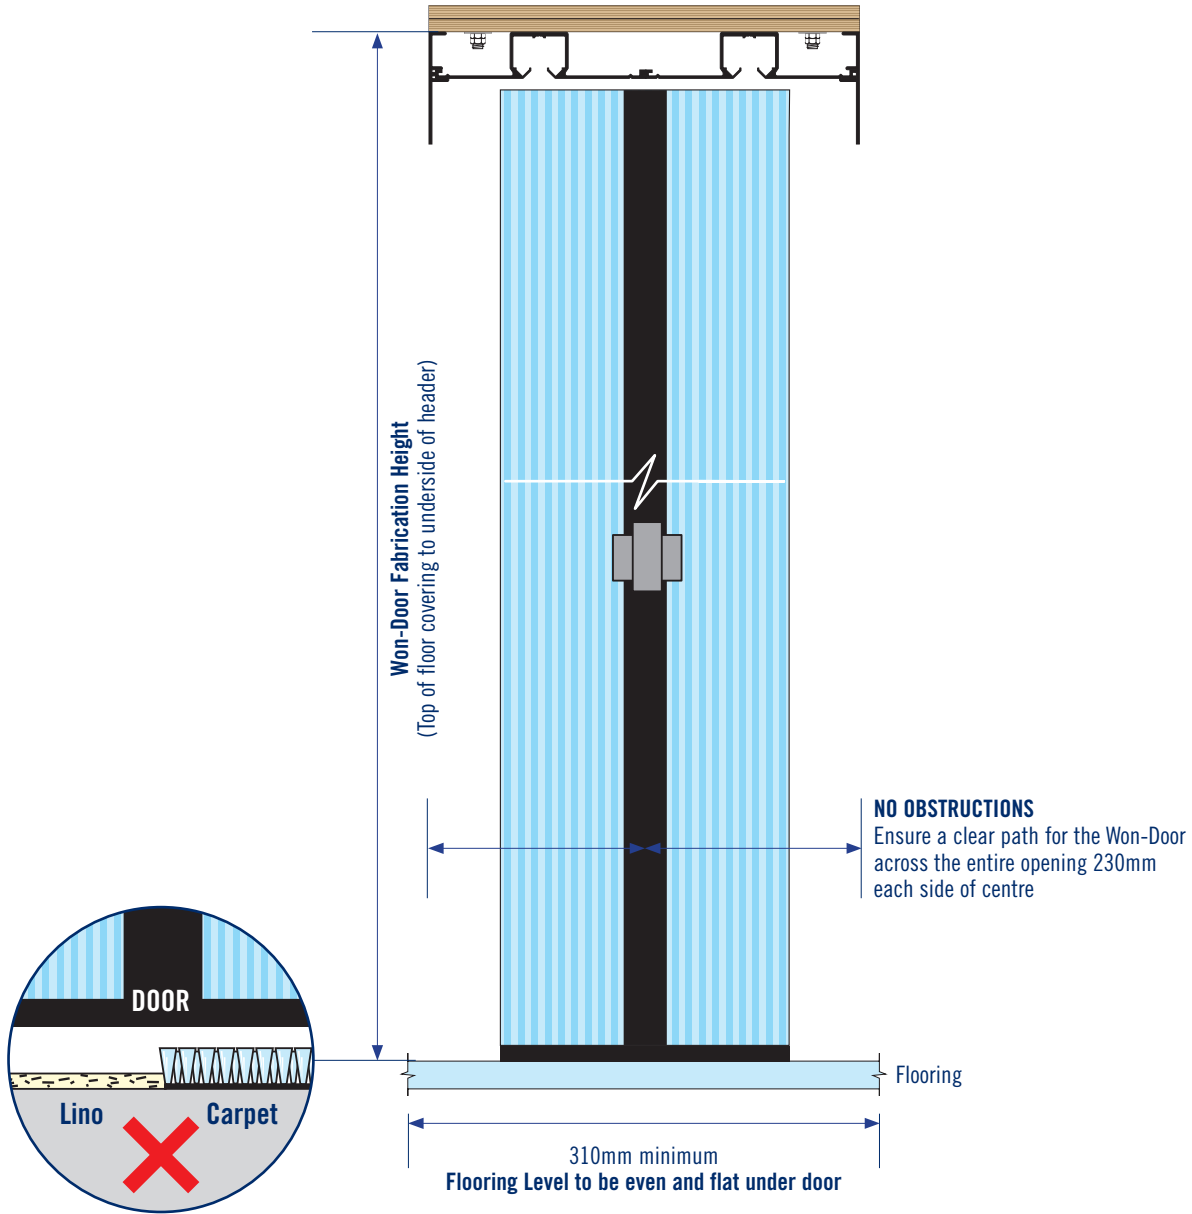

FABRICATION DIMENSIONS AND LEVEL FLOORING (STANDARD TRACK/HEADER)

For further details contact:

Won-Door Australia Pty Ltd.
Won-Door New Zealand Ltd.

Tel: 1800 682 965
Tel: 0800 688 555

Email: info@won-door.com.au
Email: info@won-door.co.nz