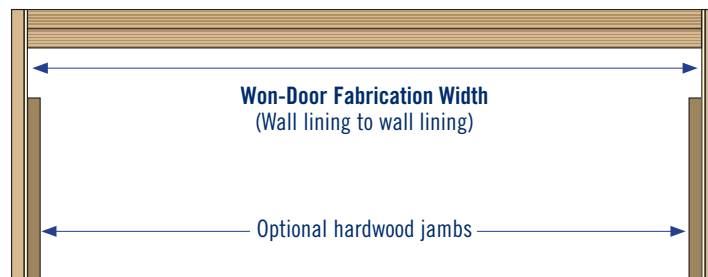

FABRICATION DIMENSIONS AND LEVEL FLOORING (STANDARD TRACK/HEADER)

For further details contact:

Won-Door Australia Pty Ltd.
Won-Door New Zealand Ltd.

Tel: 1800 682 965
Tel: 0800 688 555

Email: info@won-door.com.au
Email: info@won-door.co.nz