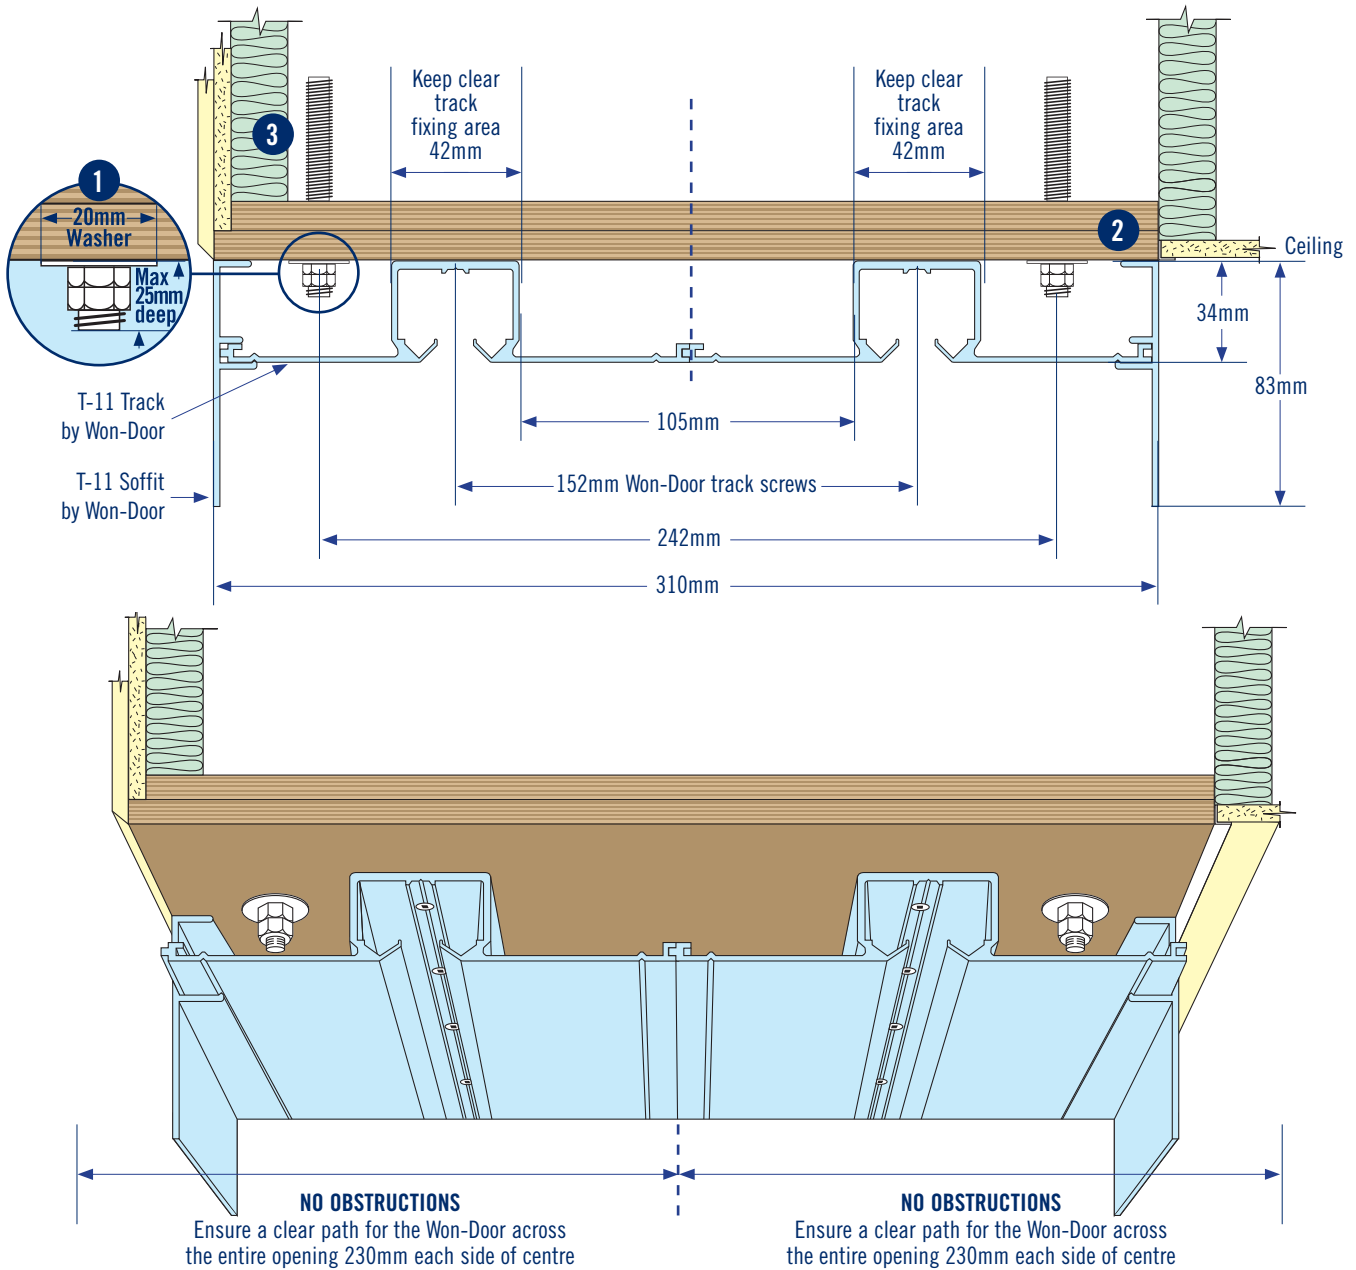

TRACK & HEADER DETAILS - STANDARD

Straight door - Manual Operation (Under 3.4m high)

1. 10mm threaded rod with nuts and washers by main contractor.

Spacing: 600mm centres through opening, 300mm in stack depth areas. (Refer Jamb Details page for Stack Depth Area Calculation)

Note: Threaded Rod is not required on small doors, subject to Ply being adequately fixed to carry weight of this door at 18kgm².

NOTE: All fixings must be kept clear of "Track Fixing Area"

2. Two (2) Layers 17mm x 310mm continuous plywood, screwed and glued, to be parallel with floor. Maximum level tolerance of ± 5 mm. By main contractor.

Email: info@won-door.com.au
Email: info@won-door.co.nz

JAMB DETAILS - REQUIRED (Timber stud fixing behind wall linings)

SINGLE PARTING

BI-PARTING

Stack Depth Ratio: 146mm per lineal metre of opening, PLUS 152mm for the lead post. **NOTE.** For Bi-Parting doors use half the opening width.

Stack Depth Area Calculation:

$$\text{Single Parting} = (\text{Opening width (m)} \times 146) + 152$$

$$\text{Bi-Parting} = (1/2 \text{ Opening width (m)} \times 146) + 152$$

JAMB DETAILS - OPTIONAL (Hardwood timber jamb on face of wall linings)