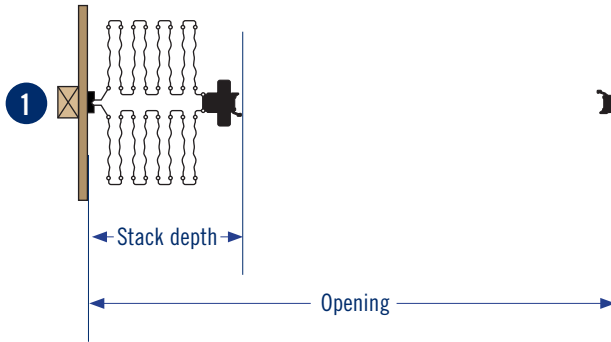

Note: Threaded Rod is not required on small doors, subject to Ply being adequately fixed to carry weight of this door at 18kgm².

NOTE: All fixings must be kept clear of "Track Fixing Area"

2. Two (2) Layers 17mm x 310mm continuous plywood, screwed and glued, to be parallel with floor. Maximum level tolerance of ± 5 mm. By main contractor.

Email: info@won-door.com.au
Email: info@won-door.co.nz

JAMB DETAILS - REQUIRED (Timber stud fixing behind wall linings)

SINGLE PARTING

BI-PARTING

Stack Depth Ratio: 146mm per lineal metre of opening, PLUS 152mm for the lead post. **NOTE.** For Bi-Parting doors use half the opening width.