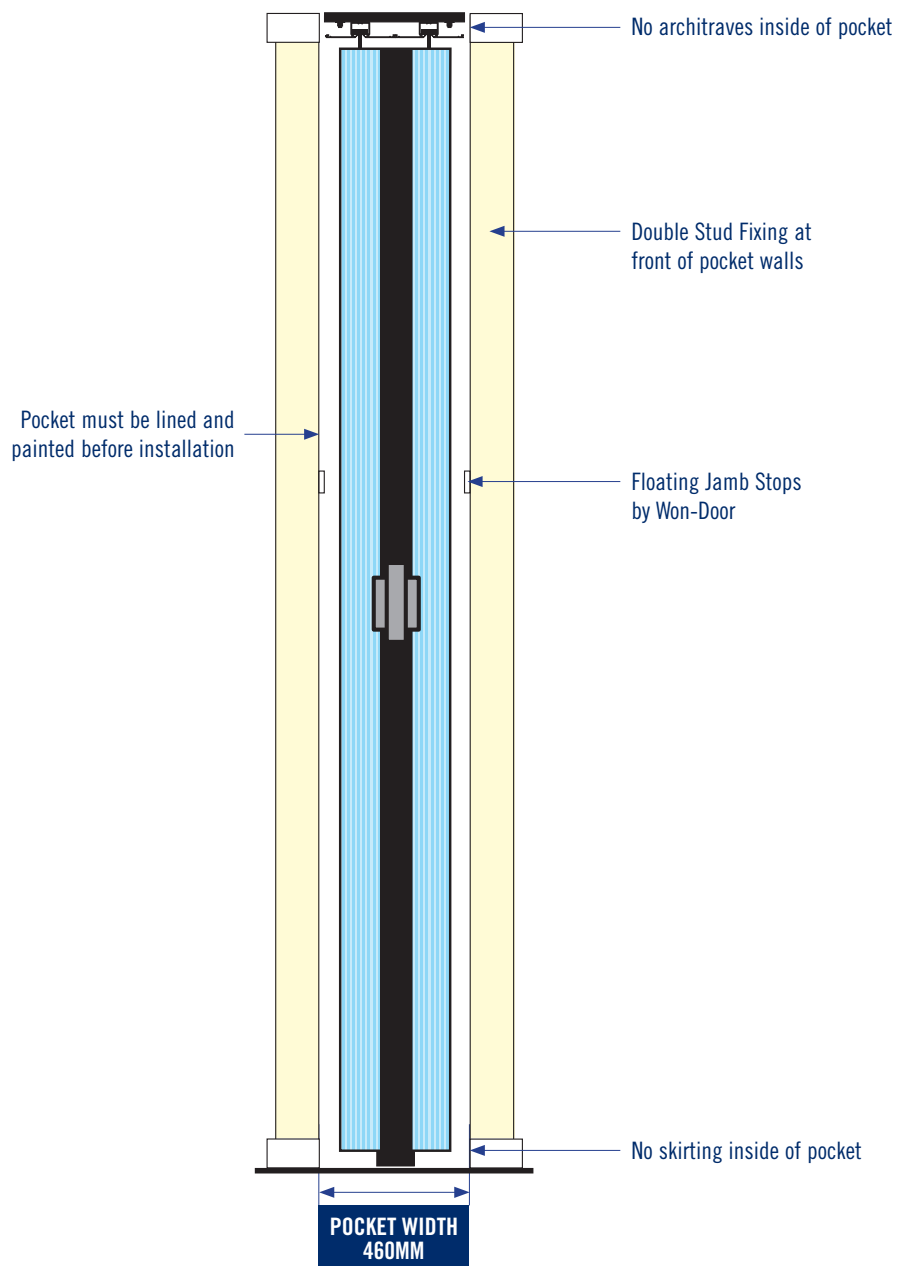

STORAGE POCKET - Straight door, Manual Operation

PLAN VIEW

FRONT ELEVATION

For further details contact:

Won-Door Australia Pty Ltd.

Won-Door New Zealand Ltd.

Tel: 1800 682 965

Tel: 0800 688 555