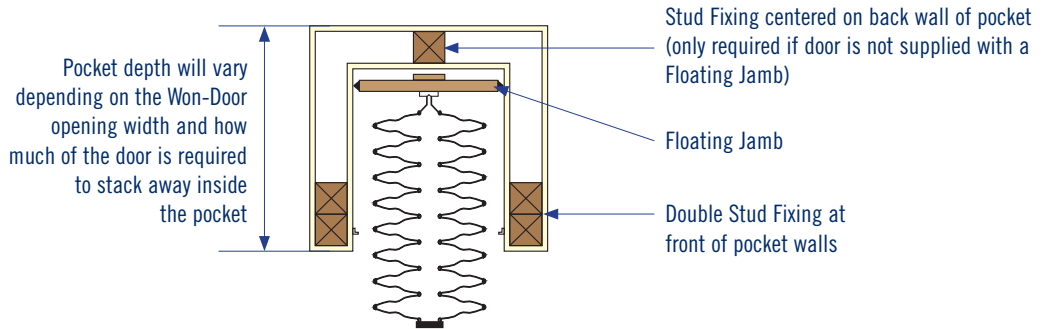

STORAGE POCKET - Straight door, Manual Operation

PLAN VIEW

FRONT ELEVATION

For further details contact:

Won-Door Australia Pty Ltd.

Won-Door New Zealand Ltd.

Tel: 1800 682 965

Tel: 0800 688 555