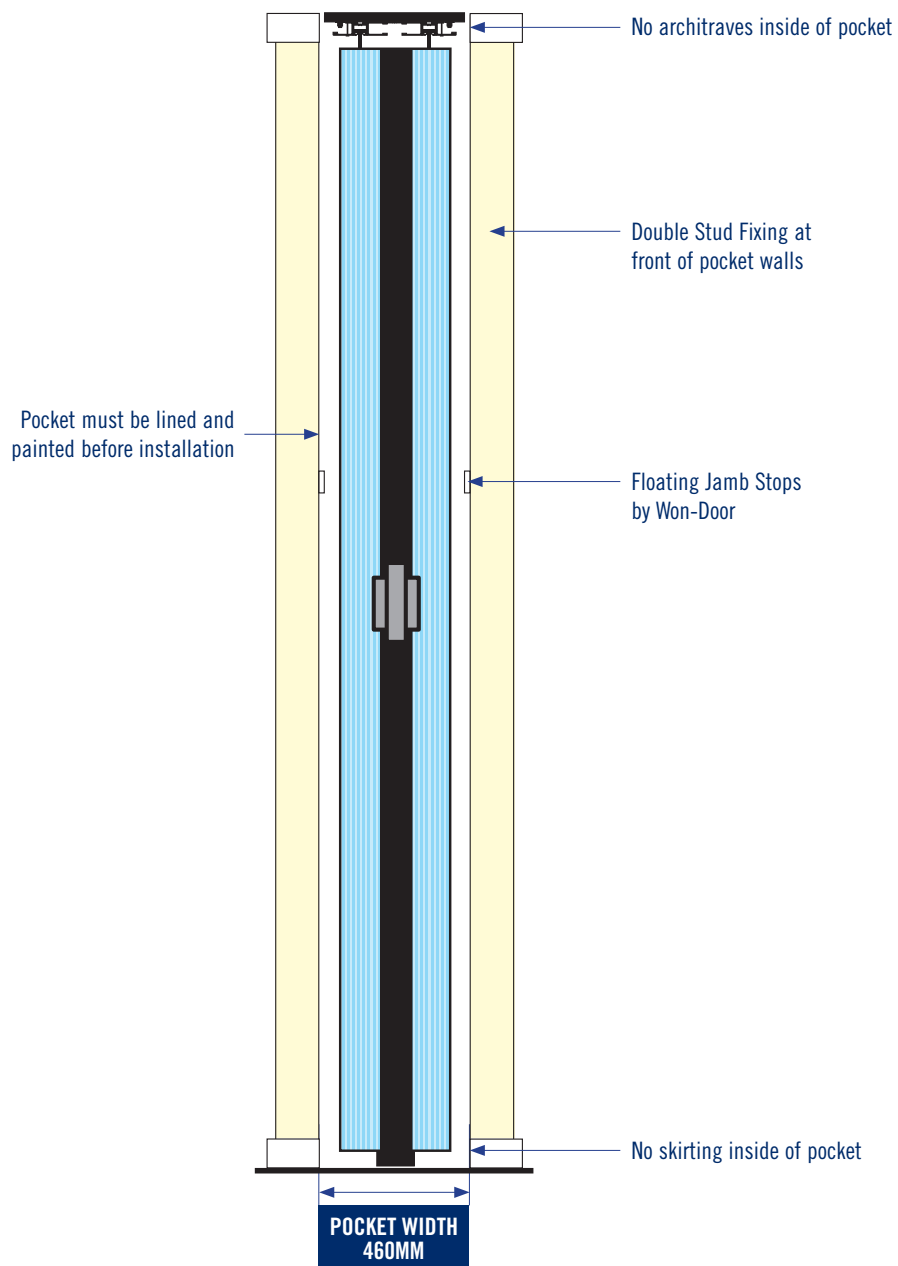

DuraSound

**STORAGE POCKET - Straight door,
Manual Operation** (Over 3.4m high, Max 6m high)

with Stabilizer Bar

PLAN VIEW

FRONT ELEVATION

For further details contact:

Won-Door Australia Pty Ltd.

Won-Door New Zealand Ltd.