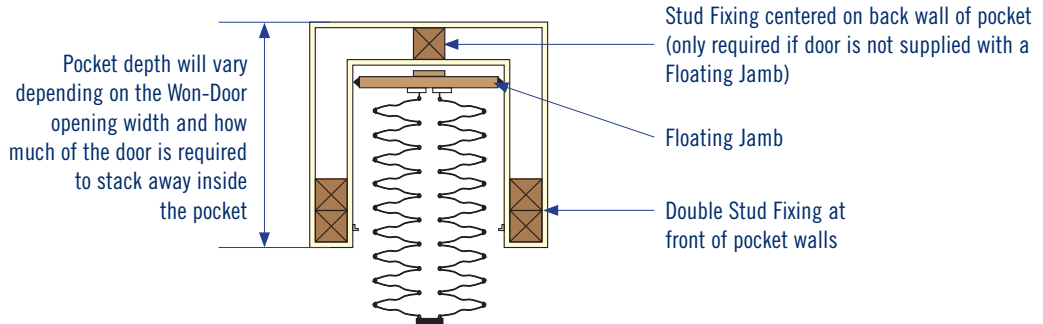

DuraSound

**STORAGE POCKET - Straight door,
Manual Operation** (Over 3.4m high, Max 6m high)

with Stabilizer Bar

PLAN VIEW

FRONT ELEVATION

For further details contact:

Won-Door Australia Pty Ltd.

Won-Door New Zealand Ltd.