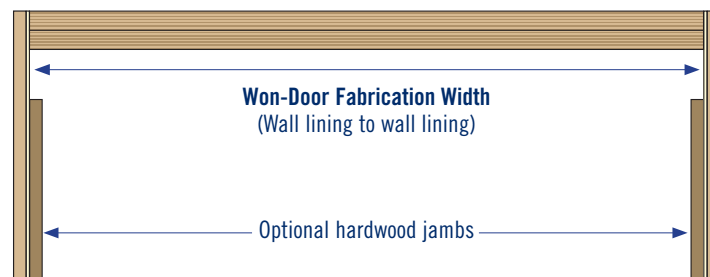

FABRICATION DIMENSIONS AND LEVEL FLOORING

(NARROW TRACK/HEADER)

For further details contact:

Won-Door Australia Pty Ltd.

Won-Door New Zealand Ltd.

Tel: 1800 682 965

Tel: 0800 688 555

Email: info@won-door.com.au

Email: info@won-door.co.nz