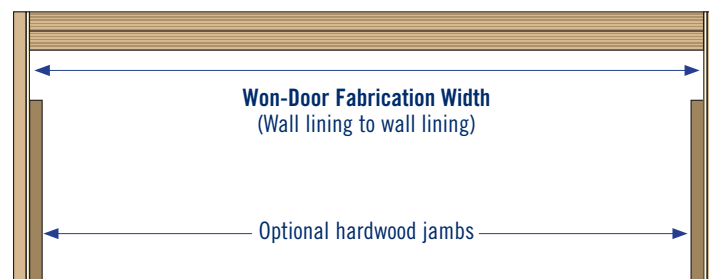

FABRICATION DIMENSIONS AND LEVEL FLOORING

For further details contact:

Won-Door Australia Pty Ltd.

Won-Door New Zealand Ltd.

Tel: 1800 682 965

Tel: 0800 688 555

Email: info@won-door.com.au

Email: info@won-door.co.nz