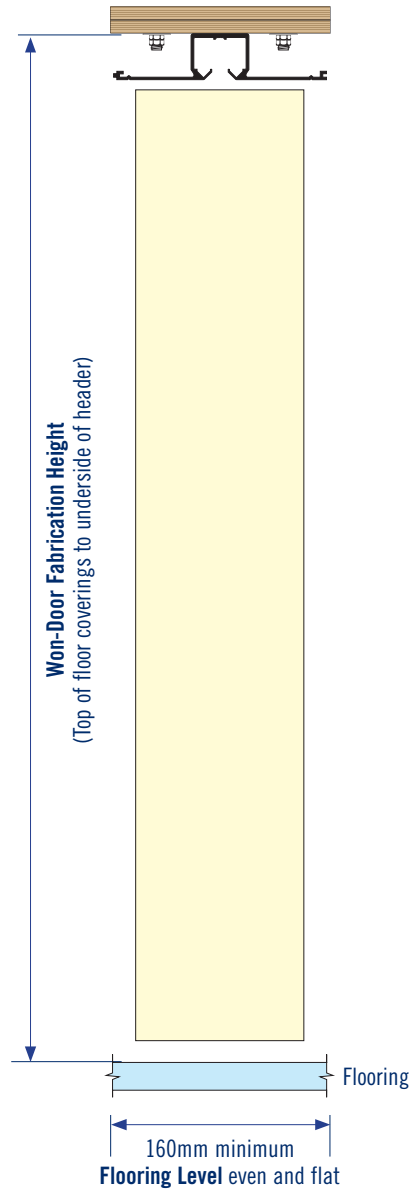

FABRICATION DIMENSIONS AND LEVEL FLOORING

For further details contact:

Won-Door Australia Pty Ltd.

Won-Door New Zealand Ltd.

Tel: 1800 682 965

Tel: 0800 688 555

Email: info@won-door.com.au

Email: info@won-door.co.nz

FABRICATION DIMENSIONS AND LEVEL FLOORING

(NARROW TRACK/HEADER)

For further details contact:

Won-Door Australia Pty Ltd.

Won-Door New Zealand Ltd.

Tel: 1800 682 965

Tel: 0800 688 555

Email: info@won-door.com.au