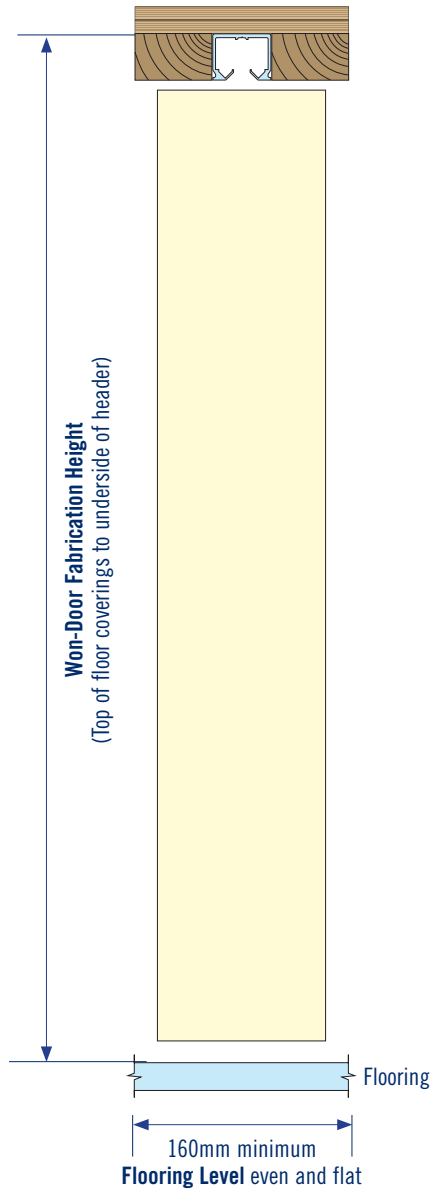

FABRICATION DIMENSIONS AND LEVEL FLOORING

For further details contact:

Won-Door Australia Pty Ltd.

Won-Door New Zealand Ltd.

Tel: 1800 682 965

Tel: 0800 688 555

Email: info@won-door.com.au

Email: info@won-door.co.nz

FABRICATION DIMENSIONS AND LEVEL FLOORING

(NARROW TRACK/HEADER)

For further details contact:

Won-Door Australia Pty Ltd.

Won-Door New Zealand Ltd.

Tel: 1800 682 965

Tel: 0800 688 555

Email: info@won-door.com.au