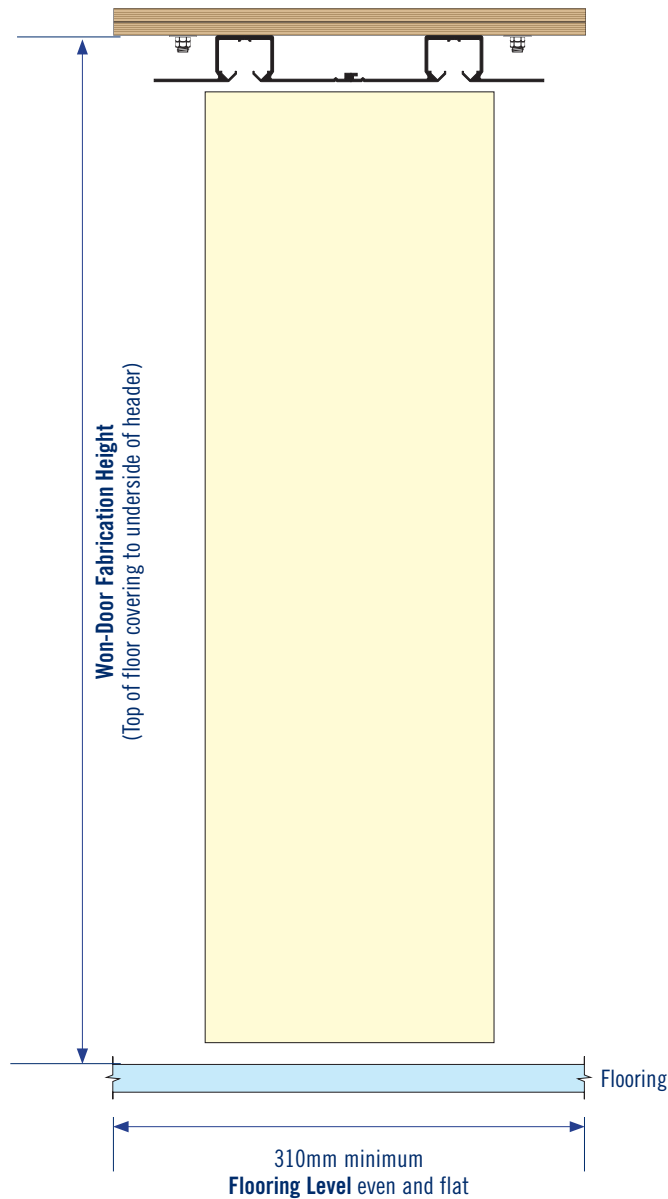

## FABRICATION DIMENSIONS AND LEVEL FLOORING

For further details contact:

Won-Door Australia Pty Ltd.

Won-Door New Zealand Ltd.

Tel: 1800 682 965

Tel: 0800 688 555

Email: [info@won-door.com.au](mailto:info@won-door.com.au)