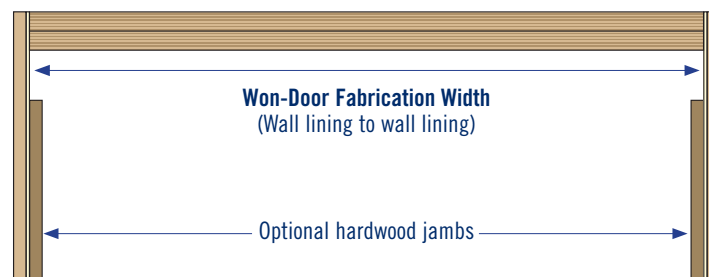

## FABRICATION DIMENSIONS AND LEVEL FLOORING

For further details contact:

Won-Door Australia Pty Ltd.

Won-Door New Zealand Ltd.

Tel: 1800 682 965

Tel: 0800 688 555

Email: [info@won-door.com.au](mailto:info@won-door.com.au)