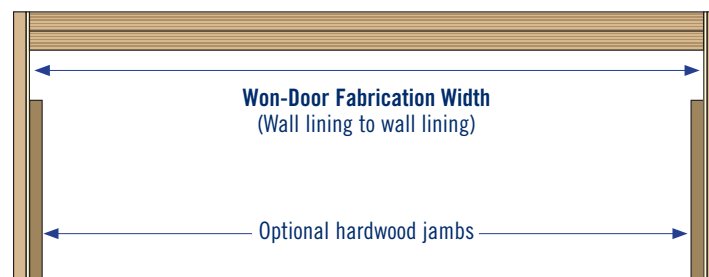

FABRICATION DIMENSIONS AND LEVEL FLOORING

For further details contact:
Won-Door Australia Pty Ltd.
Won-Door New Zealand Ltd.

Tel: 1800 682 965
Tel: 0800 688 555

Email: info@won-door.com.au
Email: info@won-door.co.nz