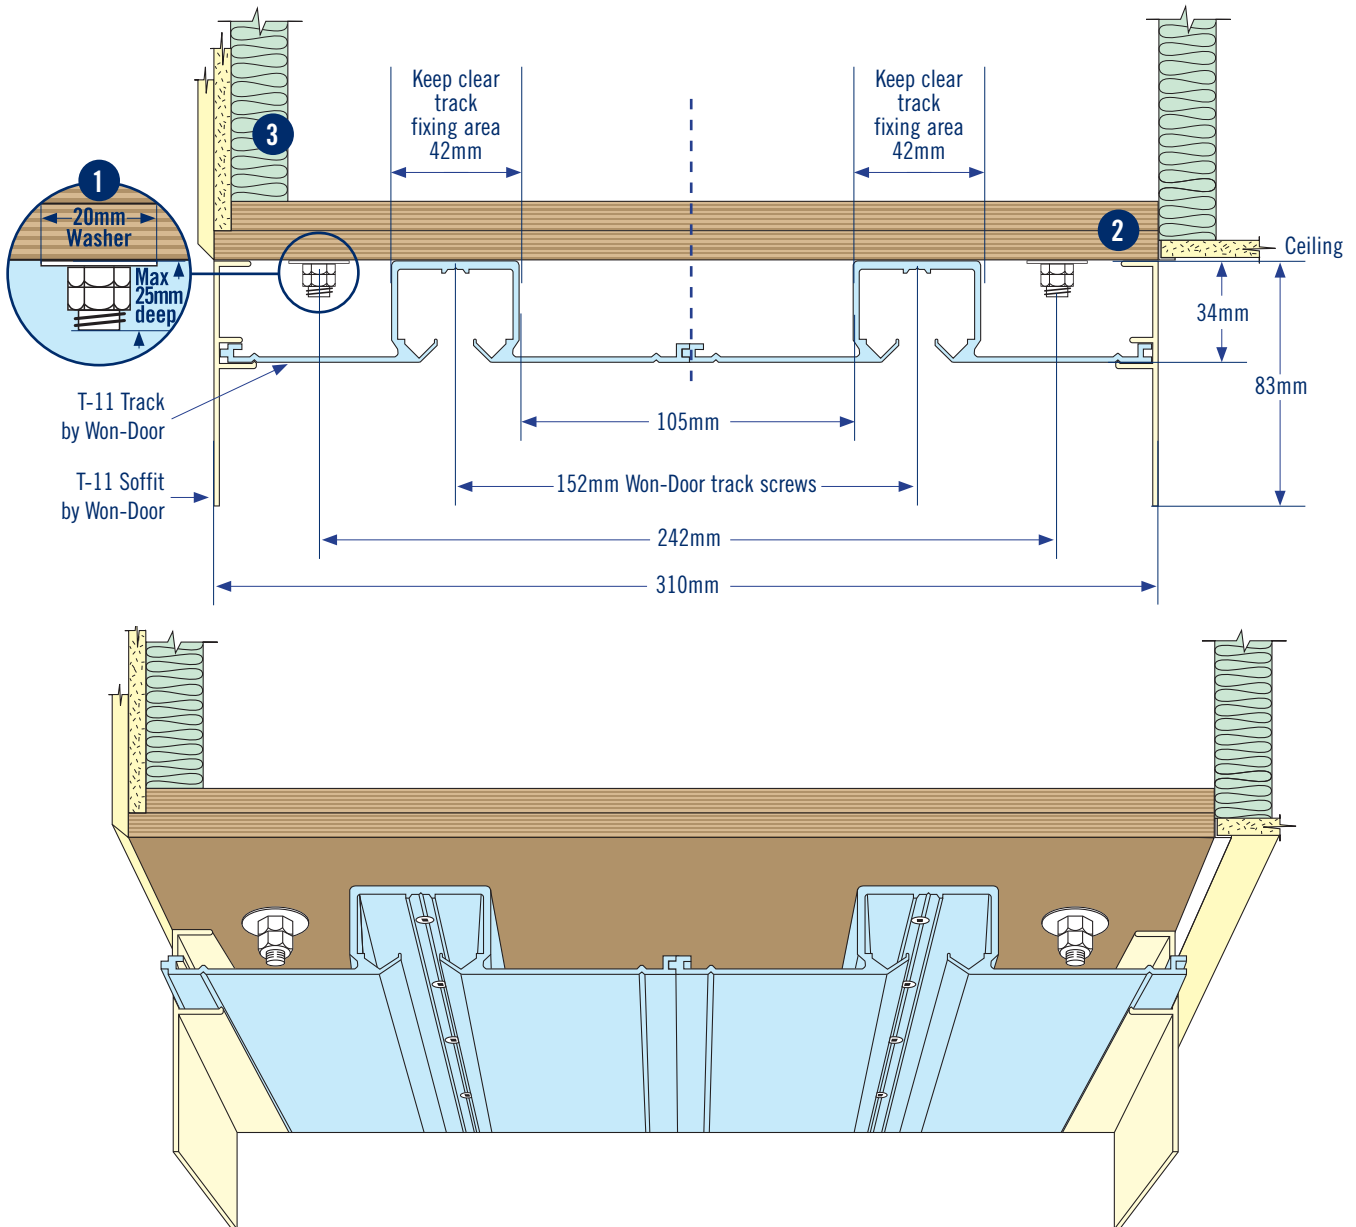

HEAD DETAILS - STANDARD

Straight door - Manual Operation (Under 3.4m high)

- 10mm threaded rod with nuts and washers by main contractor.
Spacing: 600mm centres through opening, 300mm in stack depth areas. (Refer P.2 for Stack Depth Area Calculation)
Note: Threaded Rod is not required on small doors, subject to Ply being adequately fixed to carry weight of this door at 18kgm².

- Two (2) Layers 17mm x 310mm continuous plywood, screwed and glued, to be parallel with floor. Maximum level tolerance of ± 5 mm. By main contractor.
- Sound proofing:** Insulate above header as required for sound proofing "by others".

Email: info@won-door.co.nz

JAMB DETAILS - REQUIRED (Timber stud fixing behind wall linings)

SINGLE PARTING

BI-PARTING

Stack Depth Ratio: 146mm per lineal metre of opening, **PLUS** 152mm for the lead post. **NOTE.** For Bi-Parting doors use half the opening width.

Stack Depth Area Calculation:

Single Parting = (Opening width (m) x 146) + 152

Bi-Parting = (1/2 Opening width (m) x 146) + 152

JAMB DETAILS - OPTIONAL (Hardwood timber jamb on face of wall linings)

1. **REQUIRED:** Timber stud behind wall lining centred on header to take aluminium jamb.