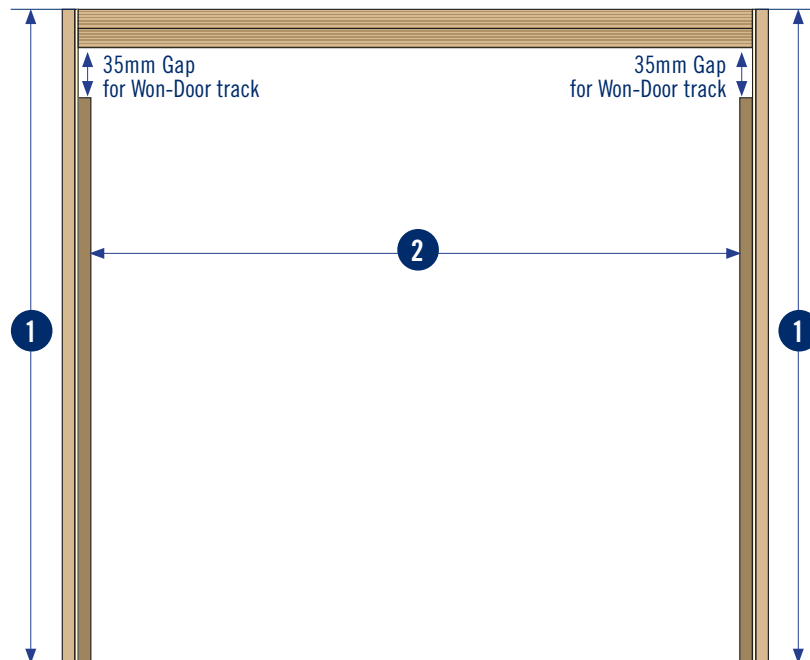

HEAD DETAILS - STANDARD

Straight door - Manual Operation (Under 3.4m high)

- 10mm threaded rod with nuts and washers by main contractor.
Spacing: 600mm centres through opening, 300mm in stack depth areas. (Refer P.2 for Stack Depth Area Calculation)
Note: Threaded Rod is not required on small doors, subject to Ply being adequately fixed to carry weight of this door at 18kgm².

Email: info@won-door.co.nz

JAMB DETAILS - REQUIRED (Timber stud fixing behind wall linings)

SINGLE PARTING

BI-PARTING

Stack Depth Ratio: 146mm per lineal metre of opening, **PLUS** 152mm for the lead post. **NOTE.** For Bi-Parting doors use half the opening width.

Stack Depth Area Calculation:

Single Parting = (Opening width (m) x 146) + 152

Bi-Parting = (1/2 Opening width (m) x 146) + 152

JAMB DETAILS - OPTIONAL (Hardwood timber jamb on face of wall linings)

1. **REQUIRED:** Timber stud behind wall lining centred on header to take aluminium jamb.

2. **OPTIONAL:** 150x20mm Hardwood timber jamb “by others” on face of wall linings. Leave a 35mm gap from the underside of plywood header, to top of hardwood jamb.

For further details contact:

Won-Door Australia Pty Ltd.