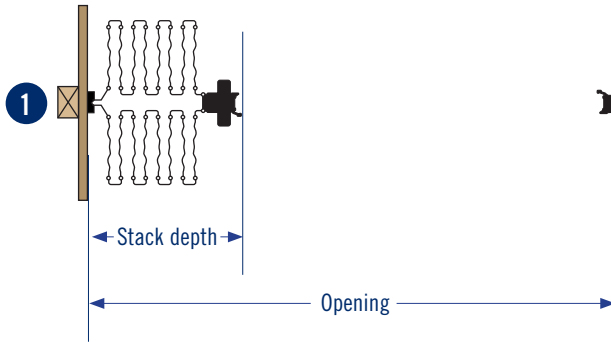

HEAD DETAILS - STANDARD

Straight door - Manual Operation (Under 3.4m high)

- 10mm threaded rod with nuts and washers by main contractor.
Spacing: 600mm centres through opening, 300mm in stack depth areas. (Refer P.2 for Stack Depth Area Calculation)
Note: Threaded Rod is not required on small doors, subject to Ply being adequately fixed to carry weight of this door at 18kgm².

- Two (2) Layers 17mm x 310mm continuous plywood, screwed and glued, to be parallel with floor. Maximum level tolerance of ± 5 mm. By main contractor.
- Sound proofing:** Insulate above header as required for sound proofing "by others".

Email: info@won-door.co.nz

JAMB DETAILS - REQUIRED (Timber stud fixing behind wall linings)

SINGLE PARTING

BI-PARTING

Stack Depth Ratio: 146mm per lineal metre of opening, **PLUS** 152mm for the lead post. **NOTE.** For Bi-Parting doors use half the opening width.