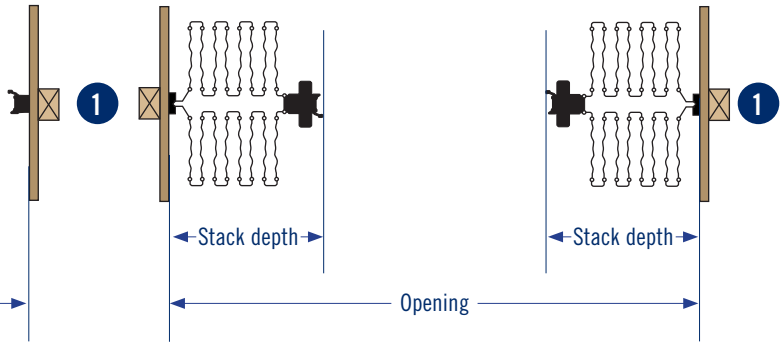

HEAD DETAILS - STANDARD

Straight door - Manual Operation (Under 3.4m high)

- 10mm threaded rod with nuts and washers by main contractor.
Spacing: 600mm centres through opening, 300mm in stack depth areas. (Refer P.2 for Stack Depth Area Calculation)
Note: Threaded Rod is not required on small doors, subject to Ply being adequately fixed to carry weight of this door at 18kgm².

Email: info@won-door.co.nz

JAMB DETAILS - REQUIRED (Timber stud fixing behind wall linings)

SINGLE PARTING

BI-PARTING

Stack Depth Ratio: 146mm per lineal metre of opening, **PLUS** 152mm for the lead post. **NOTE.** For Bi-Parting doors use half the opening width.

Stack Depth Area Calculation:

Single Parting = (Opening width (m) x 146) + 152

Bi-Parting = (1/2 Opening width (m) x 146) + 152

JAMB DETAILS - OPTIONAL (Hardwood timber jamb on face of wall linings)

1. **REQUIRED:** Timber stud behind wall lining centred on header to take aluminium jamb.

2. **OPTIONAL:** 150x20mm Hardwood timber jamb “by others” on face of wall linings. Leave a 35mm gap from the underside of plywood header, to top of hardwood jamb.

For further details contact:

Won-Door Australia Pty Ltd.