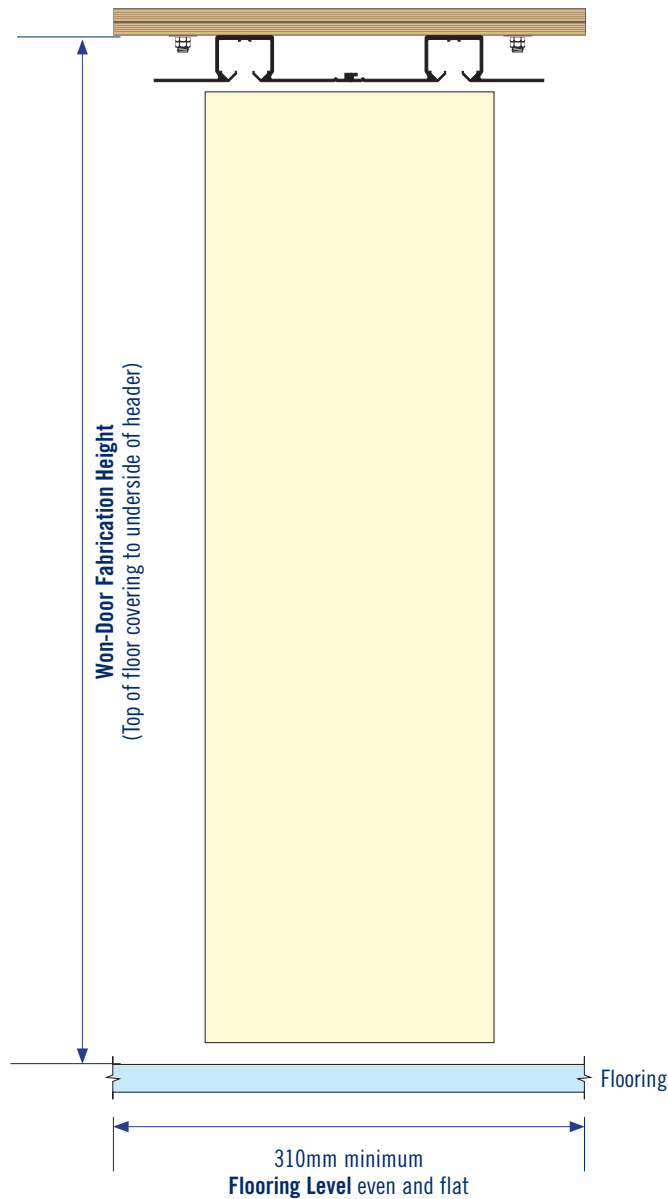

FABRICATION DIMENSIONS AND LEVEL FLOORING

For further details contact:
Won-Door Australia Pty Ltd.
Won-Door New Zealand Ltd.

Tel: 1800 682 965
Tel: 0800 688 555

Email: info@won-door.com.au
Email: info@won-door.co.nz